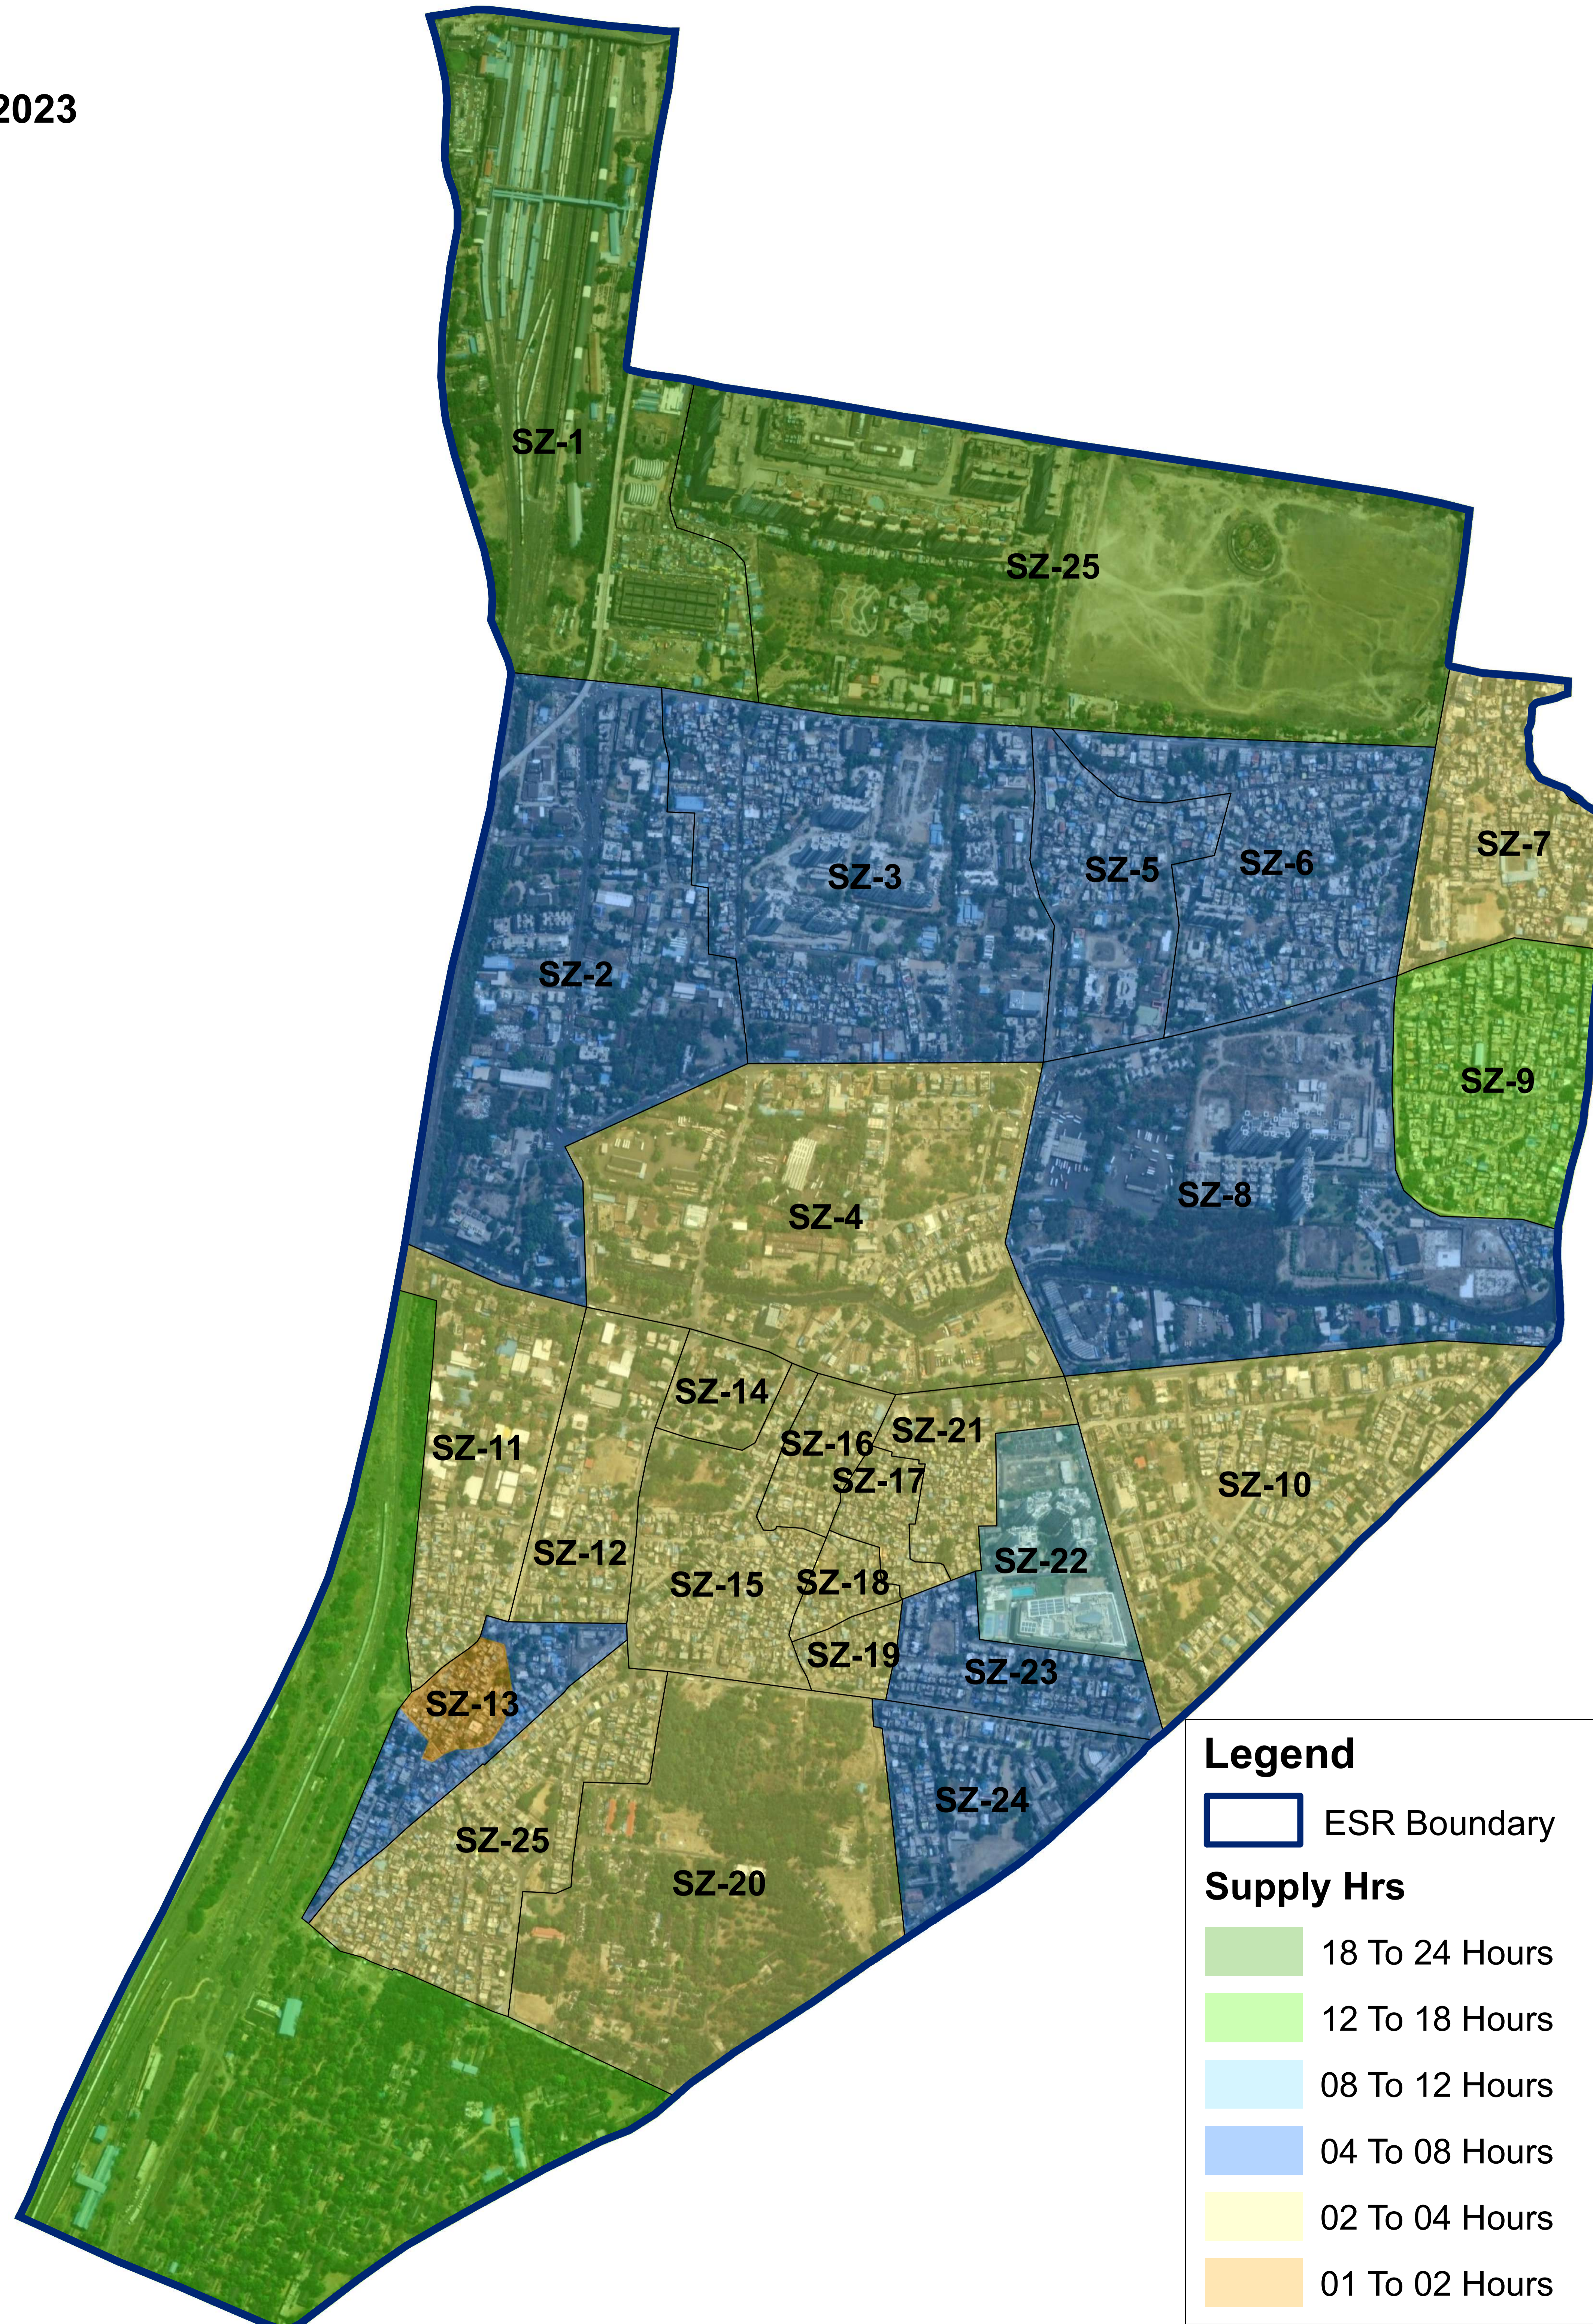

# SITABULDI FORT II

ESTIMATED SUPPLY : TILL DEC. 2023

**Legend**

- ESR Boundary
- Supply Hrs**
- 18 To 24 Hours
- 12 To 18 Hours
- 08 To 12 Hours
- 04 To 08 Hours
- 02 To 04 Hours
- 01 To 02 Hours

Command Area Location